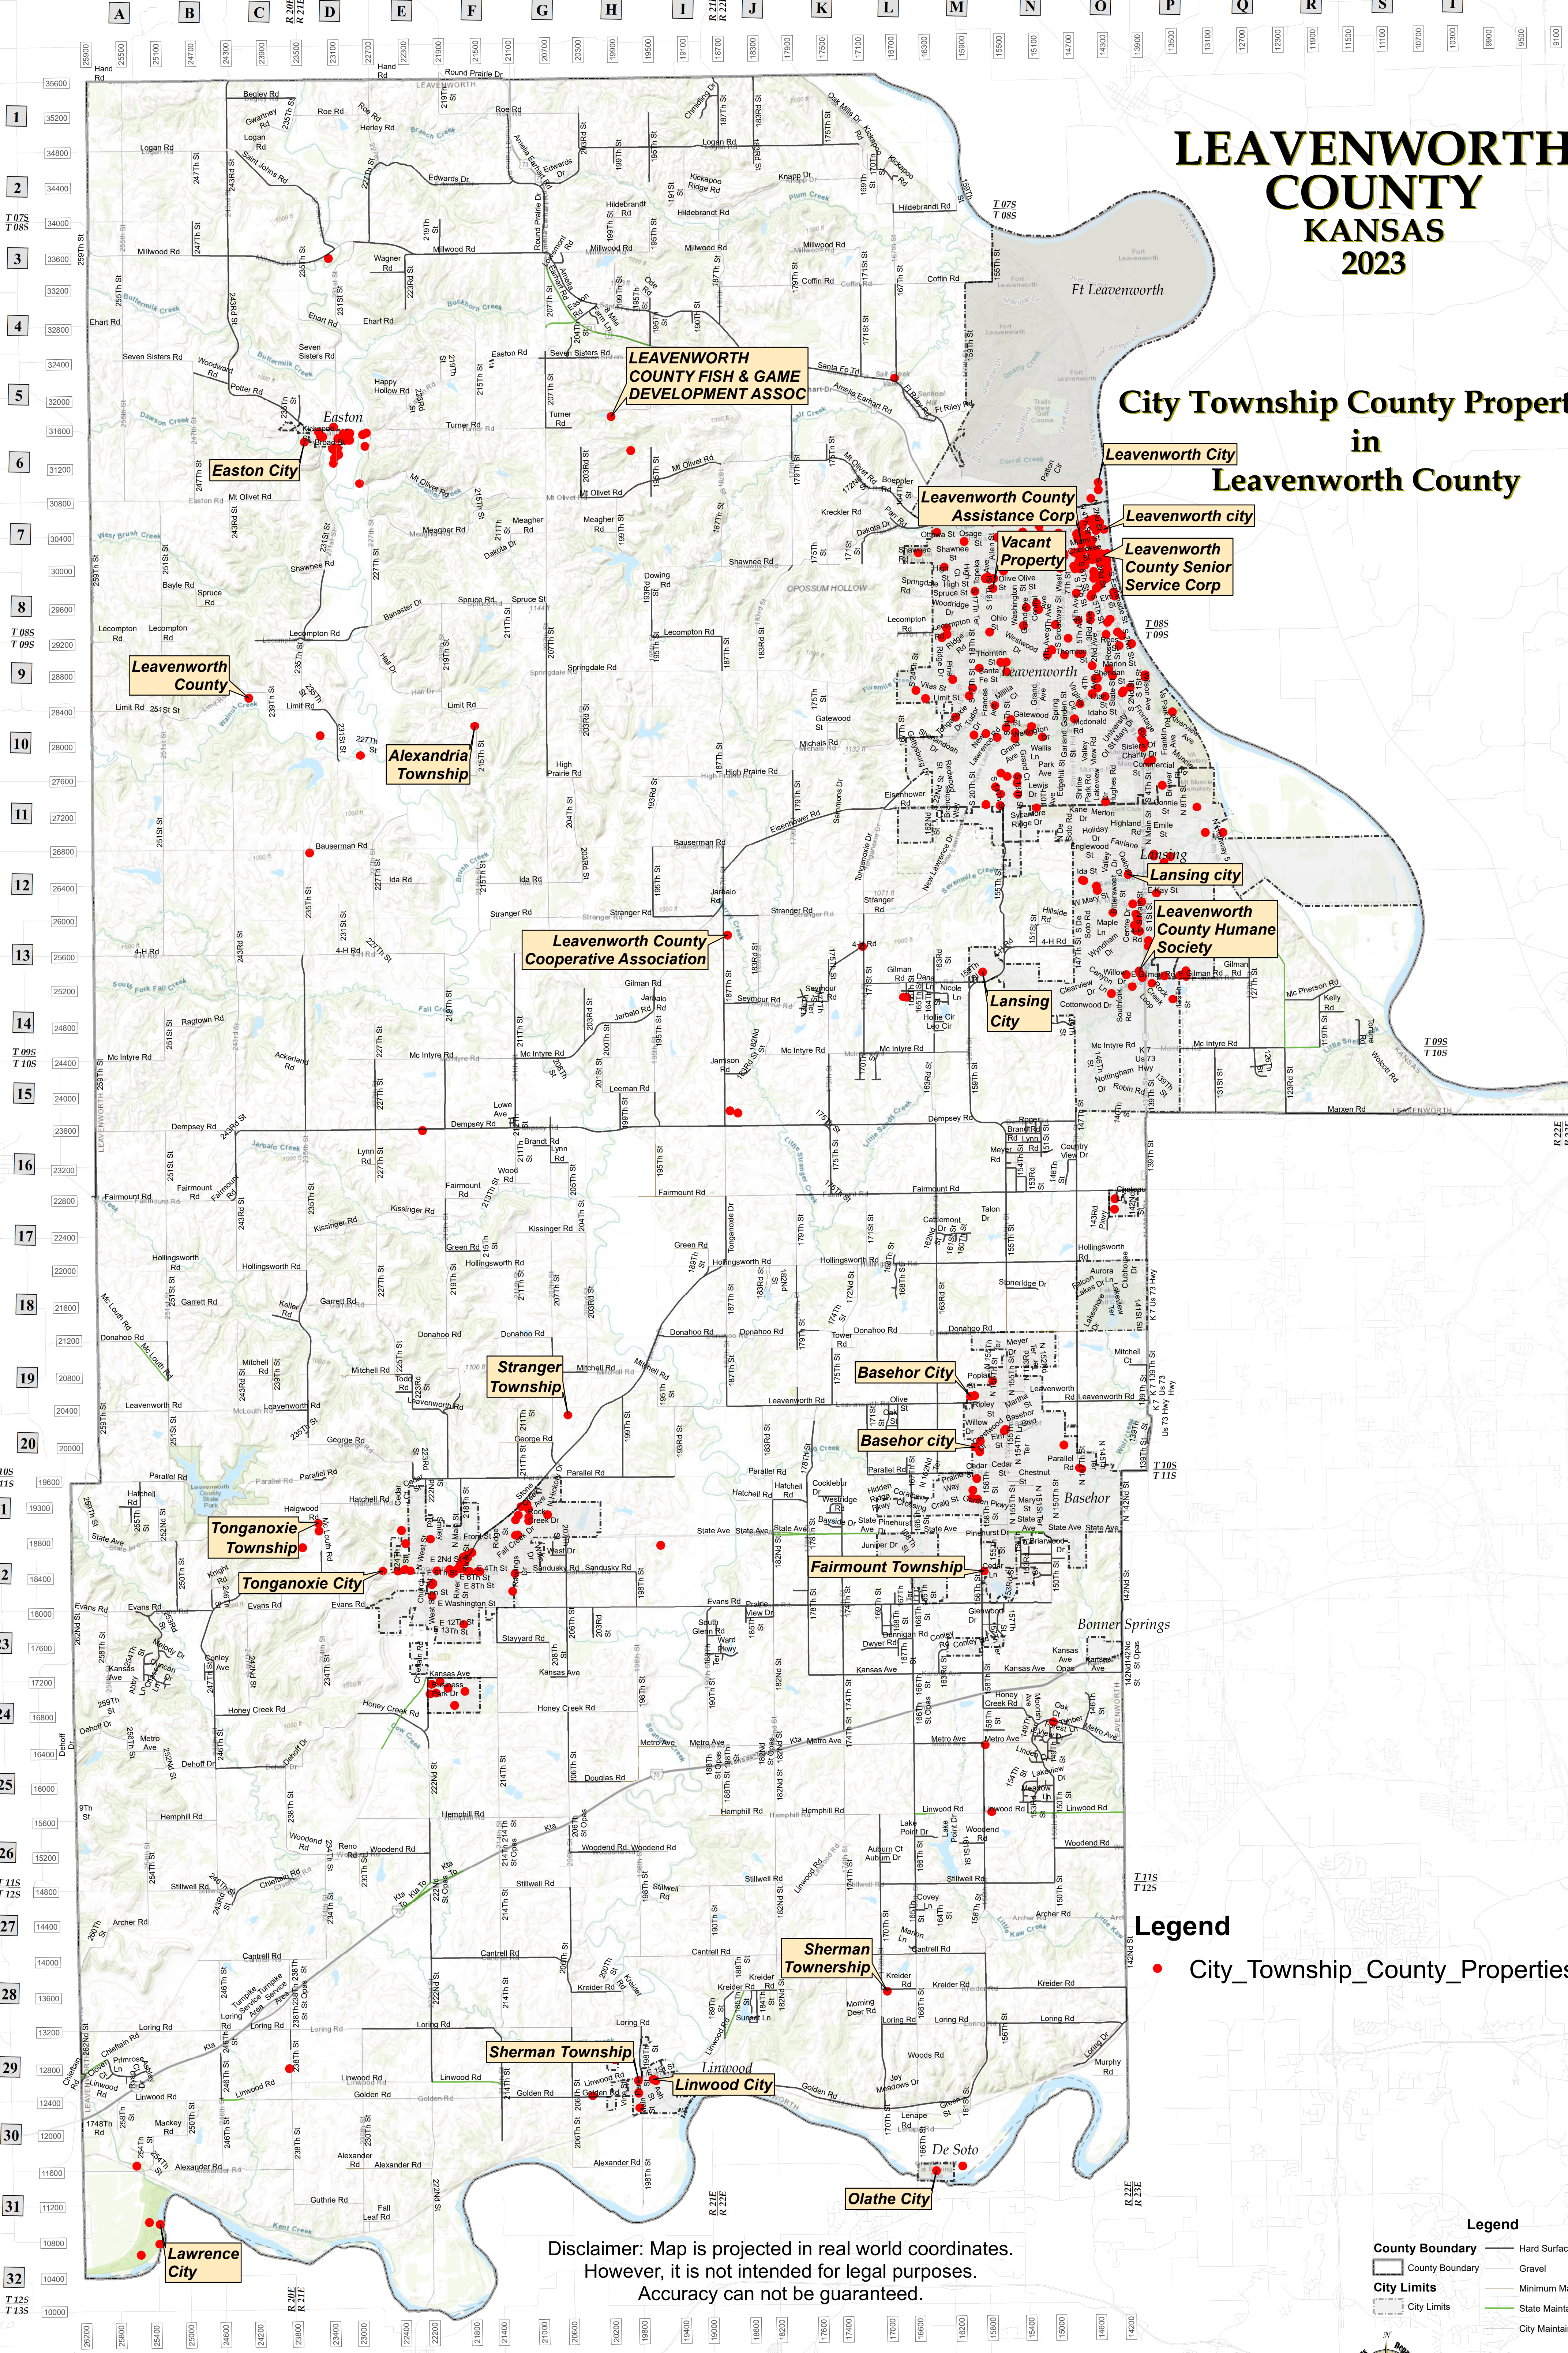

LEAVENWORTH COUNTY KANSAS 2023

City Township County Properties in Leavenworth County

LEAVENWORTH COUNTY FISH & GAME DEVELOPMENT ASSOC

Leavenworth County Assistance Corp

Vacant Property

Leavenworth County Senior Service Corp

Leavenworth County

Alexandria Township

Leavenworth County Cooperative Association

Lansing City

Lansing city

Leavenworth County Humane Society

Stranger Township

Basehor City

Basehor city

Tonganoxie Township

Tonganoxie City

Fairmount Township

Bonner Springs

Sherman Townership

Sherman Township

Linwood City

- County Boundary
- City Limits
- Hard Surface
- Gravel
- Minimum Maintenance
- State Maintained
- City Maintained